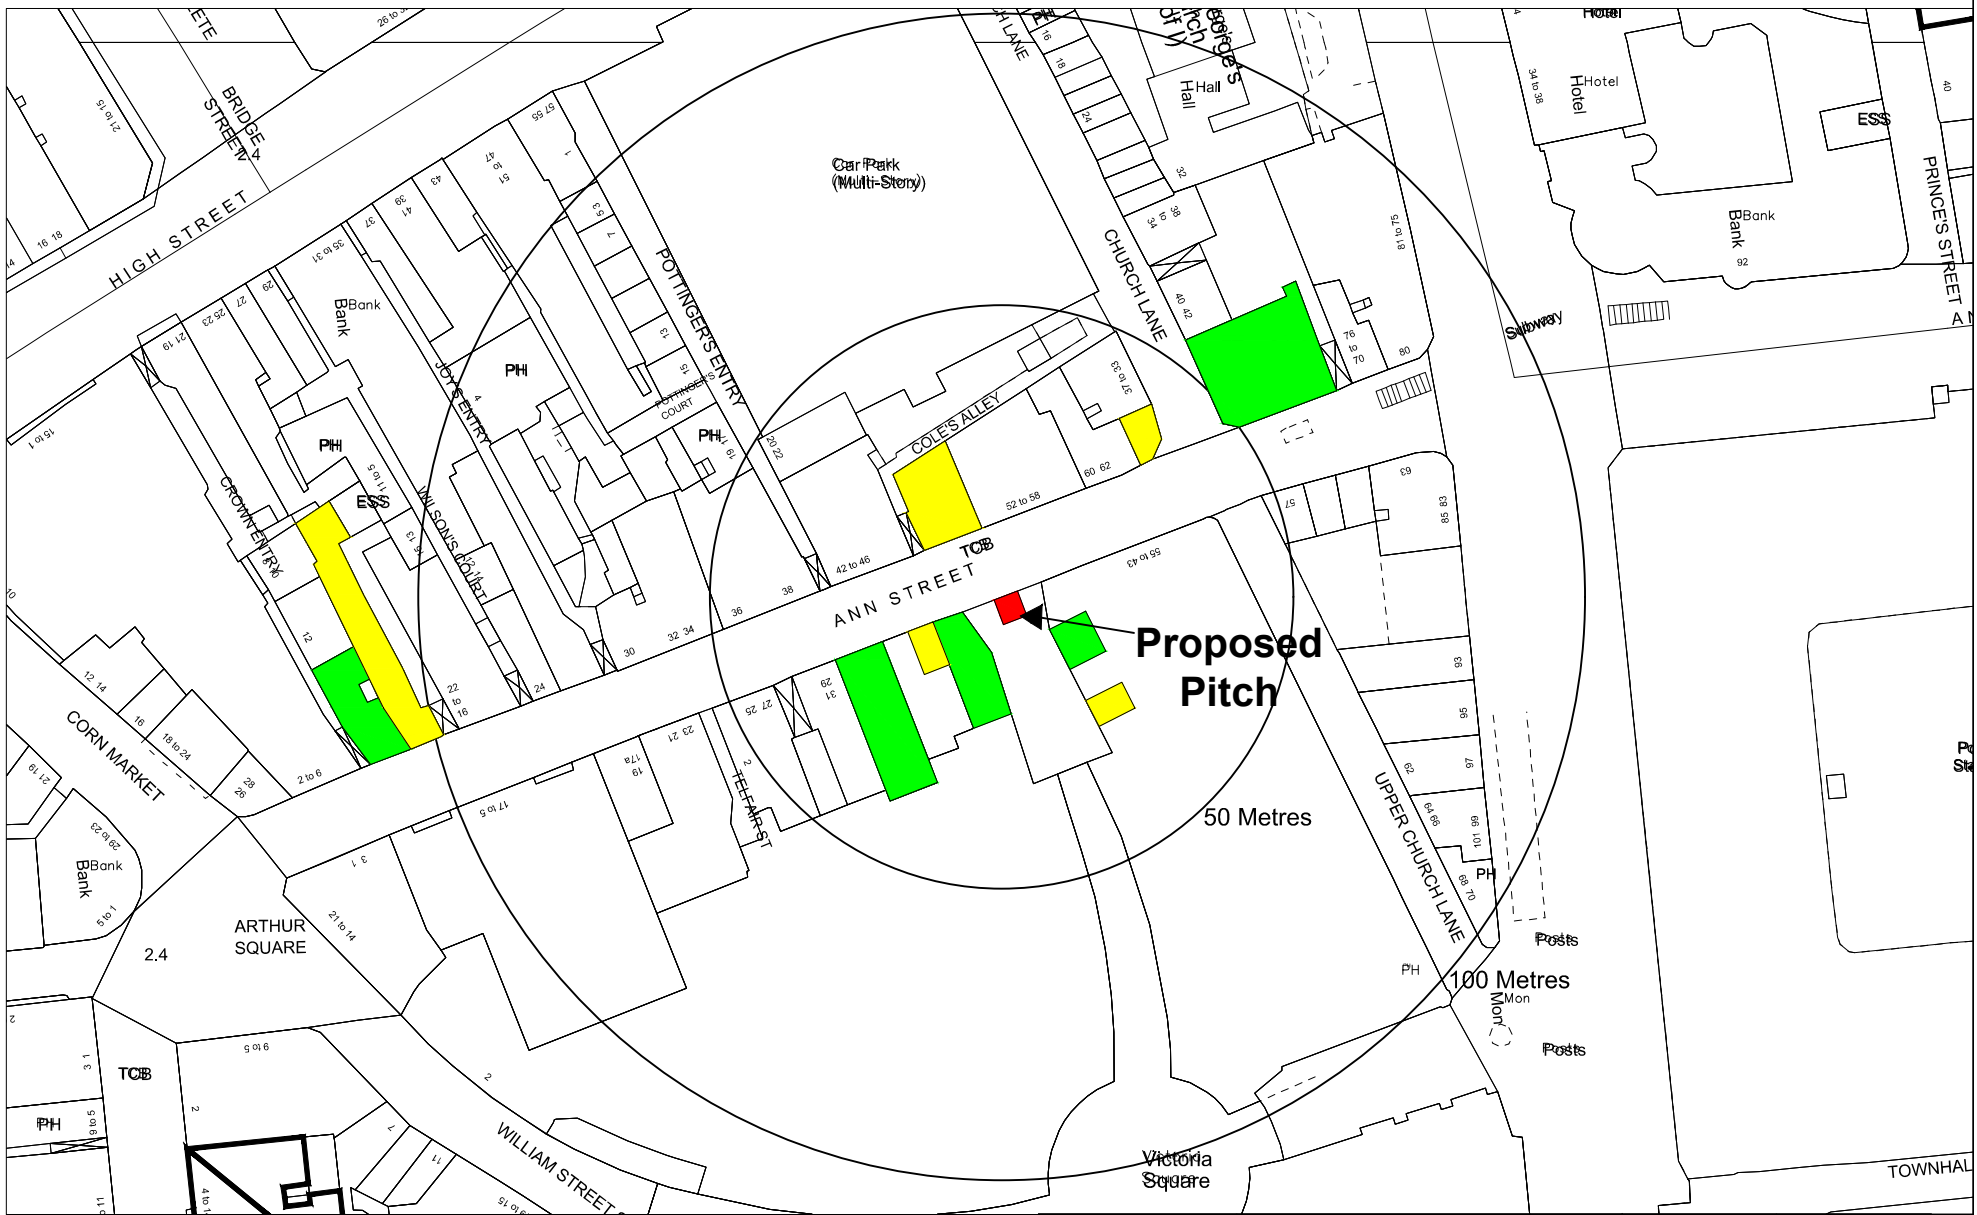

Building Control Service

Cafe   **Restaurant**

DRAWN BY Treacym
DATE 03/12/2019

Victoria Square
Ann Street

SCALE 1:1250 @ A4